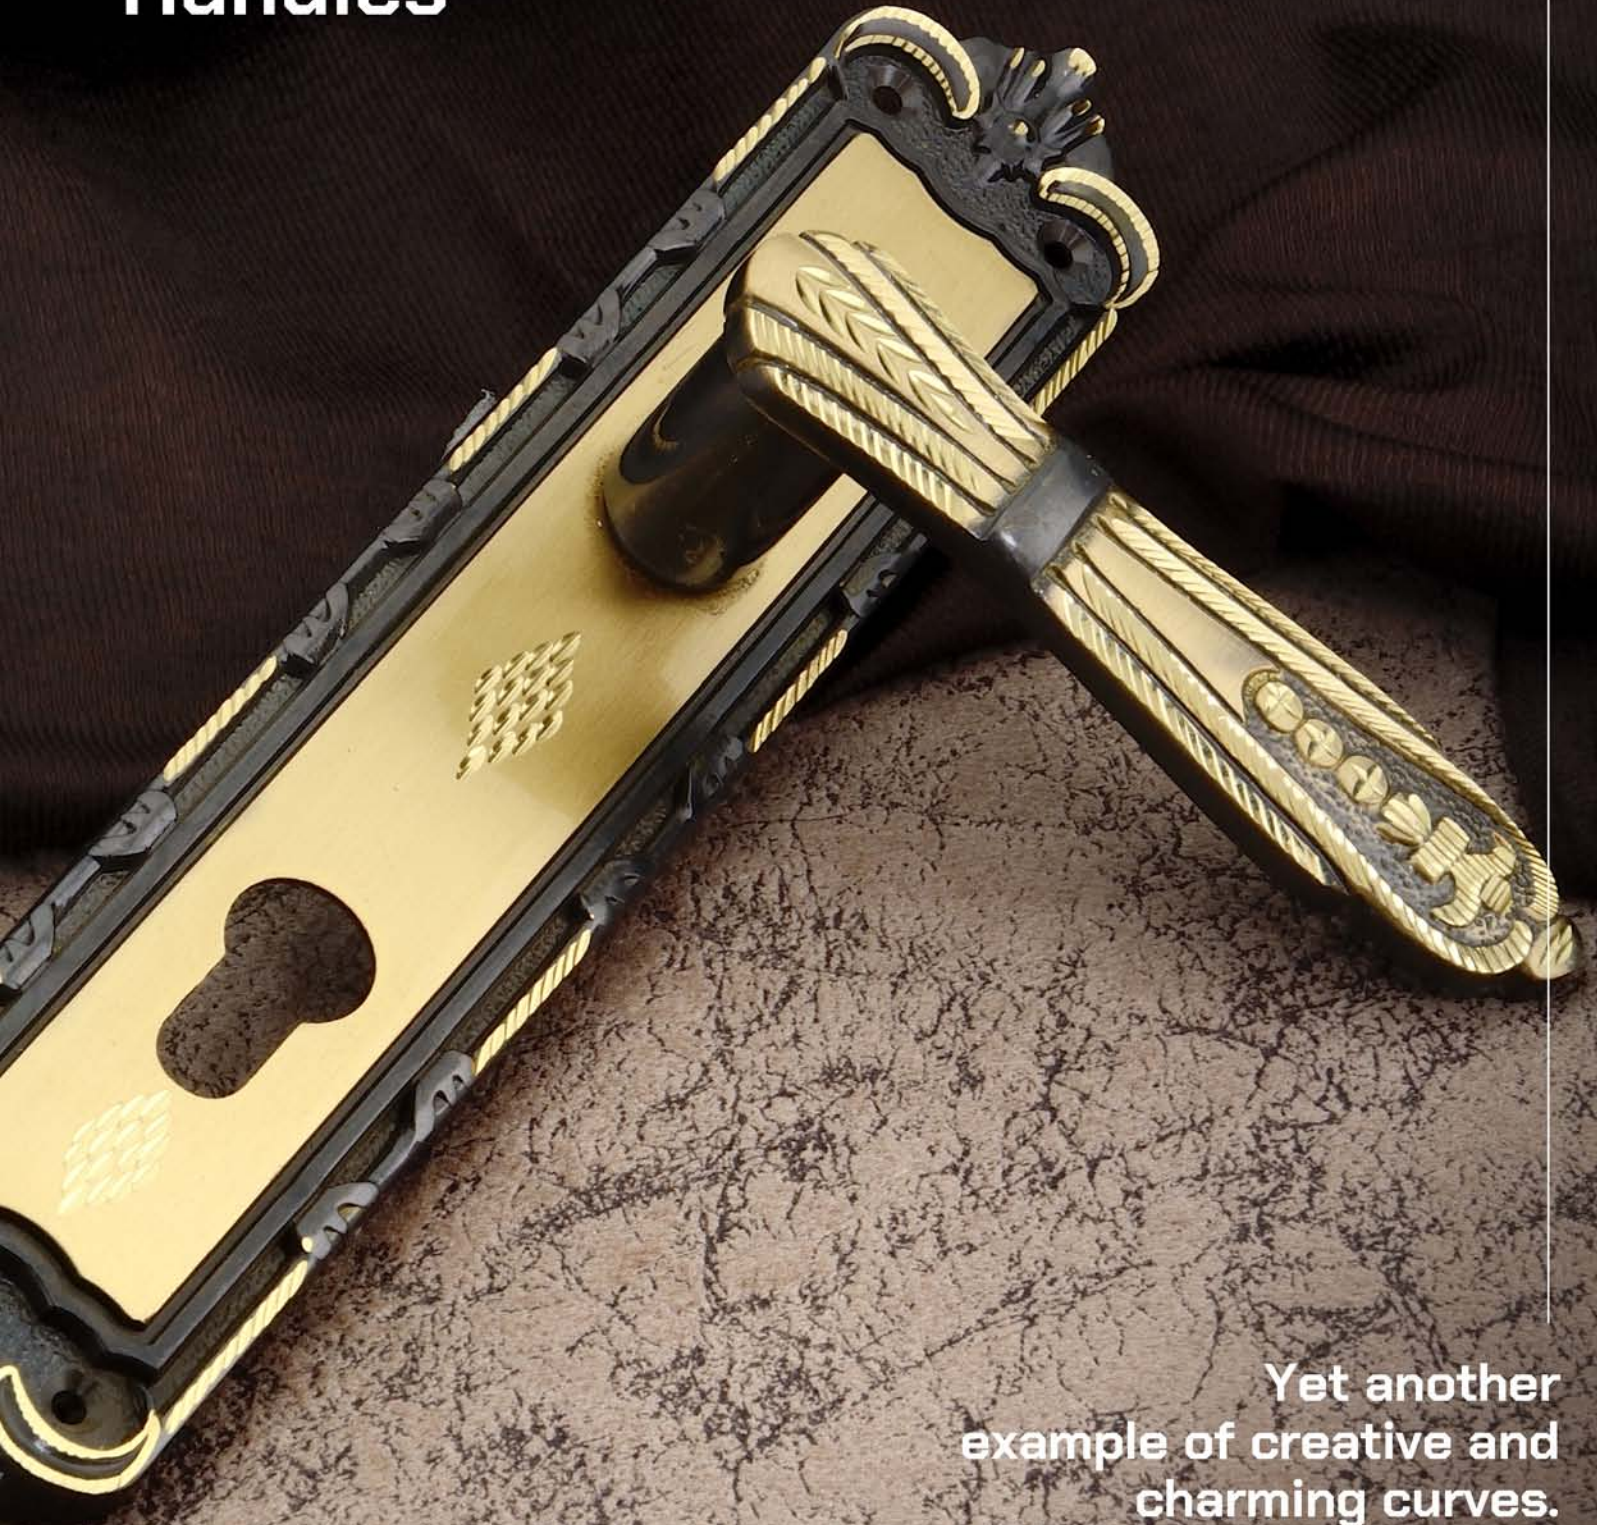

FSSH-186

FSSH-187

FSSH-188

FSSH-189

Brass Mortice Handles

Yet another
example of creative and
charming curves.

FBMH-201

Size : 8" & 10"
Profile : KY & CY