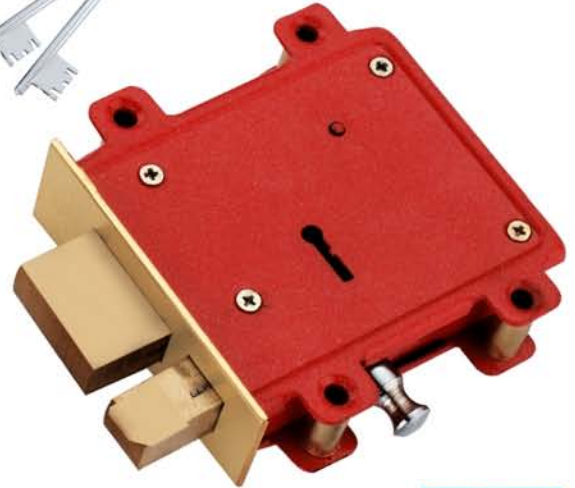

FMPL-405
PREMIUM

FCBL-406
EUROPA
Cupboard Lock

Mortice Locks

FML-407
CY- 4 BULLET
Size : 10"

FML-408
CY- 3 BULLET
Size : 8"

FML-409
KY- 3 BULLET
Size : 8"

FLD-410
TRI BOLT LOCK

FLD-412
TWO IN ONE

FLD-411
3 BULLET

FLD-413
TWO IN ONE

FLD-414
TWO IN ONE

FLS-415
SHUTTER LOCK

Pad Locks

FPL-416
ROUND
SIZE: 40, 50,
65 & 75mm

FPL-417
STRONG
SIZE: 55, 60 & 70mm

FLIYS[®]