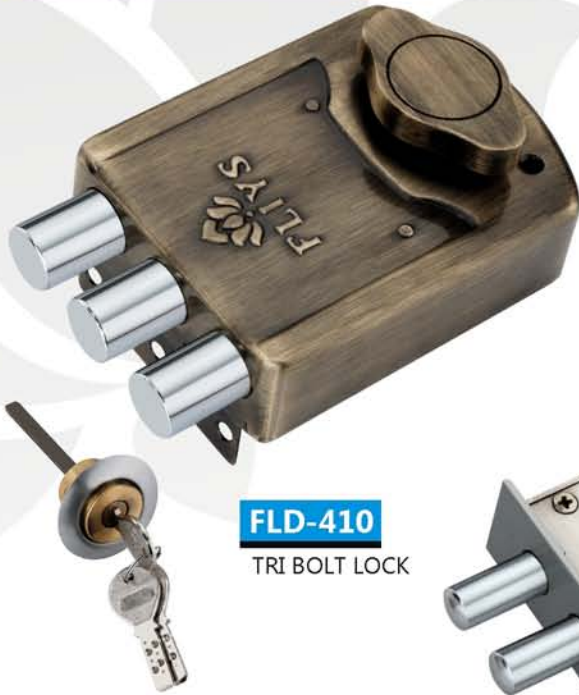

FMPL-405
PREMIUM

FCBL-406
EUROPA
Cupboard Lock

Mortice Locks

FML-407
CY- 4 BULLET
Size : 10"

FML-408
CY- 3 BULLET
Size : 8"

FML-409
KY- 3 BULLET
Size : 8"

FLD-410
TRI BOLT LOCK

FLD-412
TWO IN ONE

FLD-411
3 BULLET

FLD-413
TWO IN ONE

FLD-414
TWO IN ONE

FLS-415
SHUTTER LOCK

Pad Locks

FPL-416
ROUND
SIZE: 40, 50,
65 & 75mm

FPL-417
STRONG
SIZE: 55, 60 & 70mm

FLIYS[®]