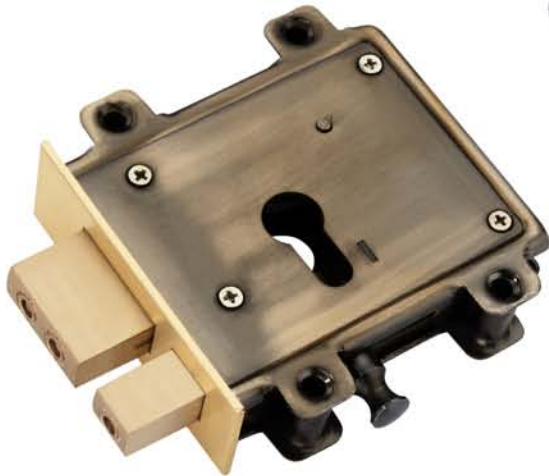

FMPL-405
PREMIUM

FCBL-406
EUROPA
Cupboard Lock

Mortice Locks

FML-407
CY- 4 BULLET
Size : 10"

FML-408
CY- 3 BULLET
Size : 8"

FML-409
KY- 3 BULLET
Size : 8"

FLD-410
TRI BOLT LOCK

FLD-412
TWO IN ONE

FLD-411
3 BULLET

FLD-413
TWO IN ONE

FLD-414
TWO IN ONE

FLS-415
SHUTTER LOCK

Pad Locks

FPL-416
ROUND
SIZE: 40, 50,
65 & 75mm

FPL-417
STRONG
SIZE: 55, 60 & 70mm

FLIYS[®]